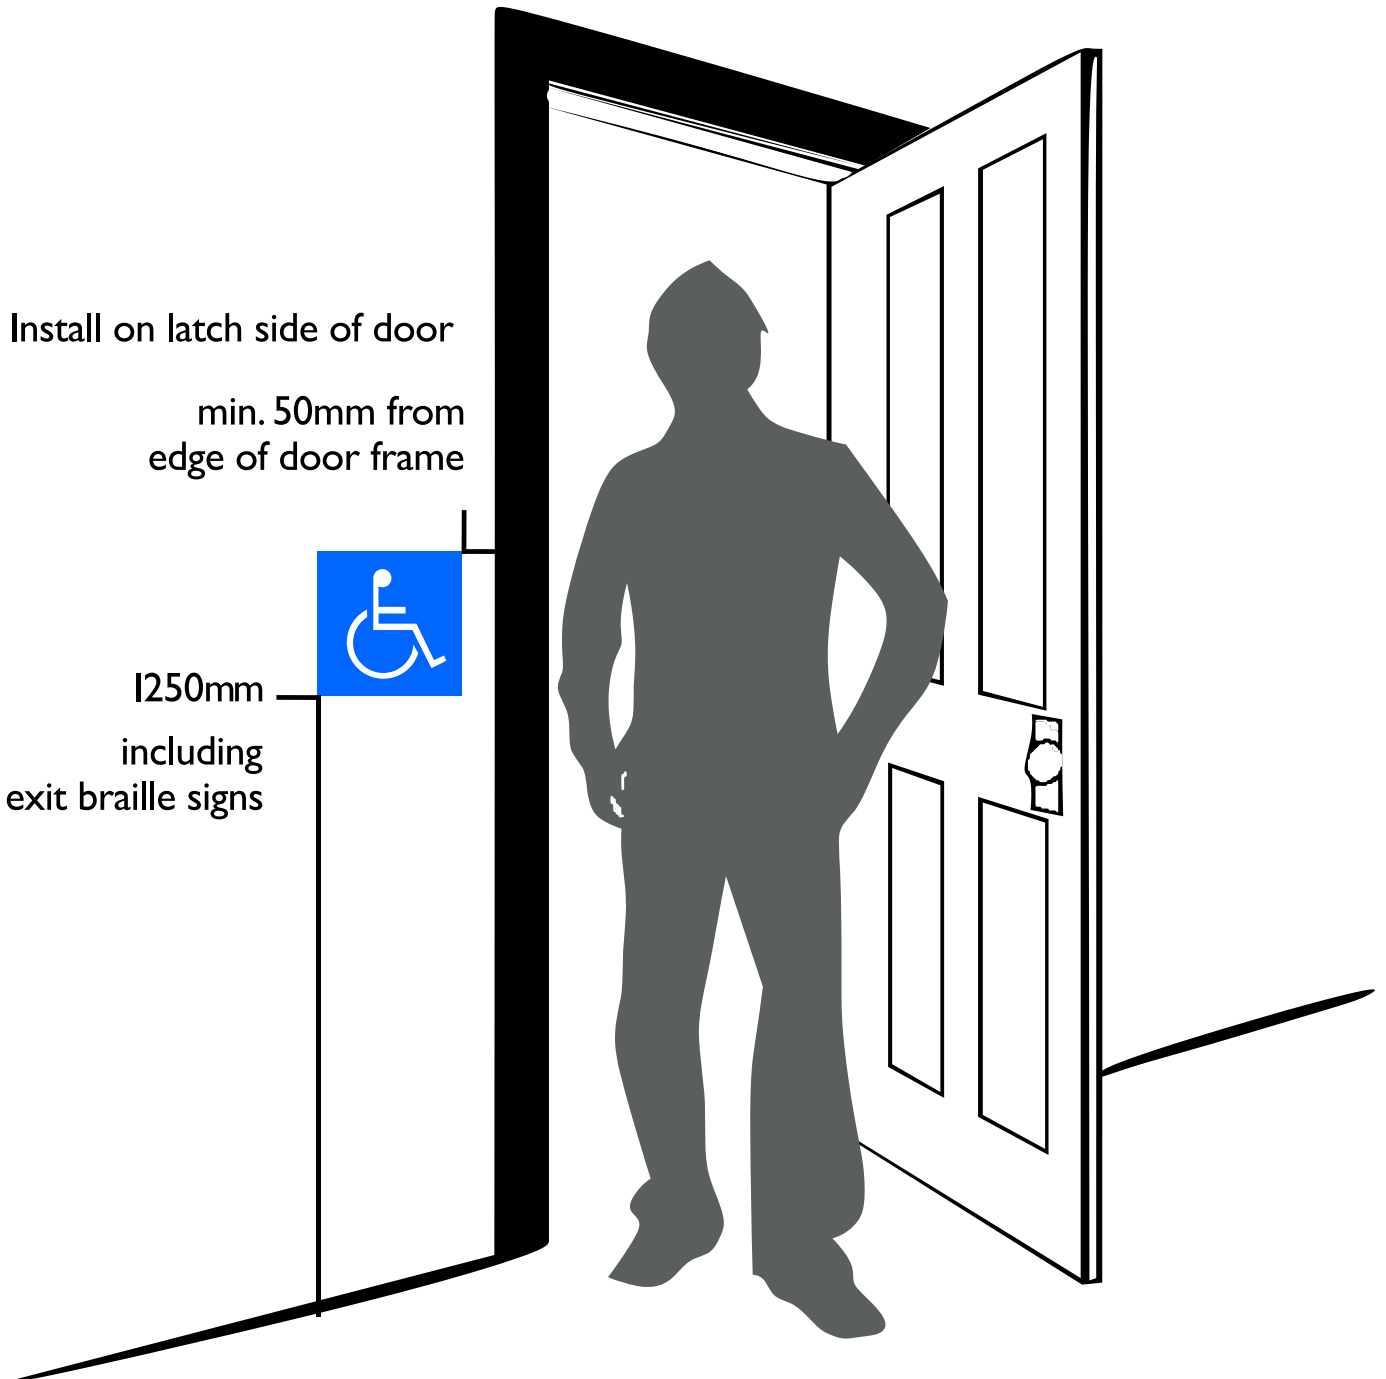

BRAILLE INSTALLATION GUIDE

Ambulant signs - install 1250mm FFL, centred on cubicle door.